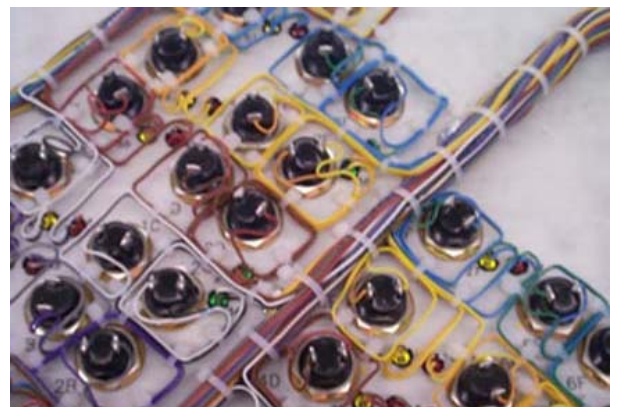

General Description

The CESI control panels are user-friendly multipurpose interfaces that can be used for numerous applications. CESI control panels are primarily used to operate doors, gates, global emergency functions, turn on lights and fans, and control water, telephone, and ventilation systems. The panels can also be integrated to work with intercom and PA systems, CCTV systems, and fire alarm systems to provide local alarms and trouble annunciation.

All CESI control panels are custom designed to our Customer's specification utilizing graphical or linear layouts.

The layouts and switches on CESI panels are color coded to represent conventional functionalities. Switches are supplied in red, yellow, black, blue and green to accomplish color-coding of various functions.

Waterproof switches and reverse silk screened Lexan faced panels provide for a durable, spill proof control panel. All the wires are soldered directly onto the LEDs and switches for a more reliable and longer lasting connection.

Typical Panel with Graphical Layout

Typical Panel with Functional Layout

Ordering Information

CESI Control Panel	CES-Panel
Available Accessories:	
OTTO Switch (specify color)	CES-010
OTTO Switch Cover (specify color)	CES-011
LED (specify color)	CES-020
LED Holder w/Cover (specify color)	CES-021
LED Holder w/o Cover	CES-022
Volume Control Knob	CES-030
Panel Speaker	CES-031
Gooseneck Microphone	CES-032
Medeco Key and Switch	CES-040