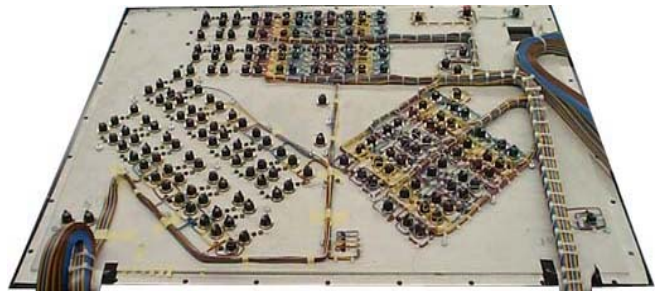

General Description

The CESI control panels are user-friendly multipurpose interfaces that can be used for numerous applications. CESI control panels are primarily used to operate doors, gates, global emergency functions, turn on lights and fans, and control water, telephone, and ventilation systems. The panels can also be integrated to work with intercom and PA systems, CCTV systems, and fire alarm systems to provide local alarms and trouble annunciation.

All CESI control panels are custom designed to our Customer's specification utilizing graphical or linear layouts.

The layouts and switches on CESI panels are color coded to represent conventional functionalities. Switches are supplied in red, yellow, black, blue and green to accomplish color-coding of various functions.

Waterproof switches and reverse silk screened Lexan faced panels provide for a durable, spill proof control panel. All the wires are soldered directly onto the LEDs and switches for a more reliable and longer lasting connection.

Typical Panel with Graphical Layout

Typical Panel with Functional Layout

Ordering Information

CESI Control Panel	CES-Panel
Available Accessories:	
OTTO Switch (specify color)	CES-010
OTTO Switch Cover (specify color)	CES-011
LED (specify color)	CES-020
LED Holder w/Cover (specify color)	CES-021
LED Holder w/o Cover	CES-022
Volume Control Knob	CES-030
Panel Speaker	CES-031
Gooseneck Microphone	CES-032
Medeco Key and Switch	CES-040